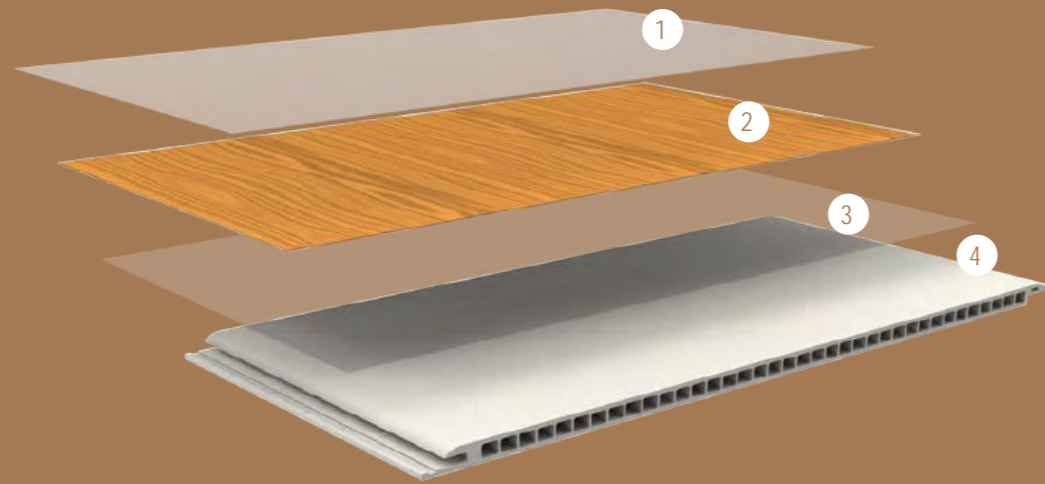

SPC HOLLOW STRUCTURE & FEATURES

- ① Protection Film
- ② Decoration Film
- ③ Composite Layer
- ④ Base Layer (SPC Hollow)

300/400/600/800 mm

2400/2600/2800/3000 mm

Thickness: 6-9 mm

- ✓ Lightweight
- ✓ Sound insulation
- ✓ Waterproof
- ✓ Fire retardant
- ✓ Easy to clean
- ✓ Eco friendly